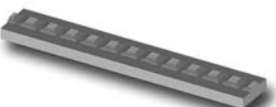

## Dentils

(18mm White MR melamine both sides)  
2400mm x 70mm

Bead Dentil

Block Dentil

Core Dentil

## Trims

(18mm White MR melamine both sides)

Trim A (small) 2400mm x 50mm

Trim B (large) 2400mm x 100mm

Trim C (block) 2400mm x 50mm

## Columns

(25mm White MR melamine both sides)  
2400mm x 100mm

Coving Column

Greek Key

Windsor Column

For more information please refer to our website [www.albedor.com.au](http://www.albedor.com.au)

Albedor Industries Pty Ltd  
7 Research Drive Croydon South Vic 3136  
Ph (03) 9761 6330 Fax (03) 9761 6331  
albedor@albedor.com.au