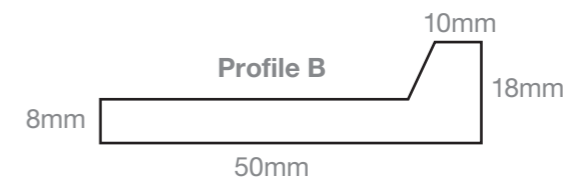

albedor

finger pull rails

finger pull rails

Albedor's finger pull rail profiles allow for handle-free doors and drawers and create a streamlined appearance. Finger pull rails are available in all Thermo Formed colours to match or contrast with all of our door profiles.

Profile A 70 x 2400mm

Profile B 50 x 2400mm

inspire | select | create

Please visit the Albedor website
for current product information – www.albedor.com.au