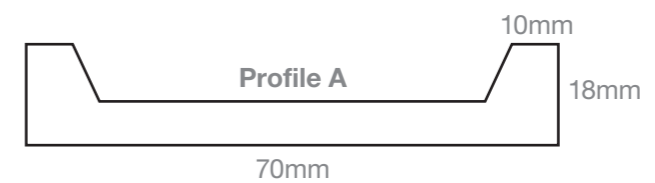

albedor

finger pull rails

finger pull rails

Albedor's finger pull rail profiles allow for handle-free doors and drawers and create a streamlined appearance. Finger pull rails are available in all Thermo Formed colours to match or contrast with all of our door profiles.

Profile A 70 x 2400mm

Profile B 50 x 2400mm

inspire | select | create

Please visit the Albedor website
for current product information – www.albedor.com.au